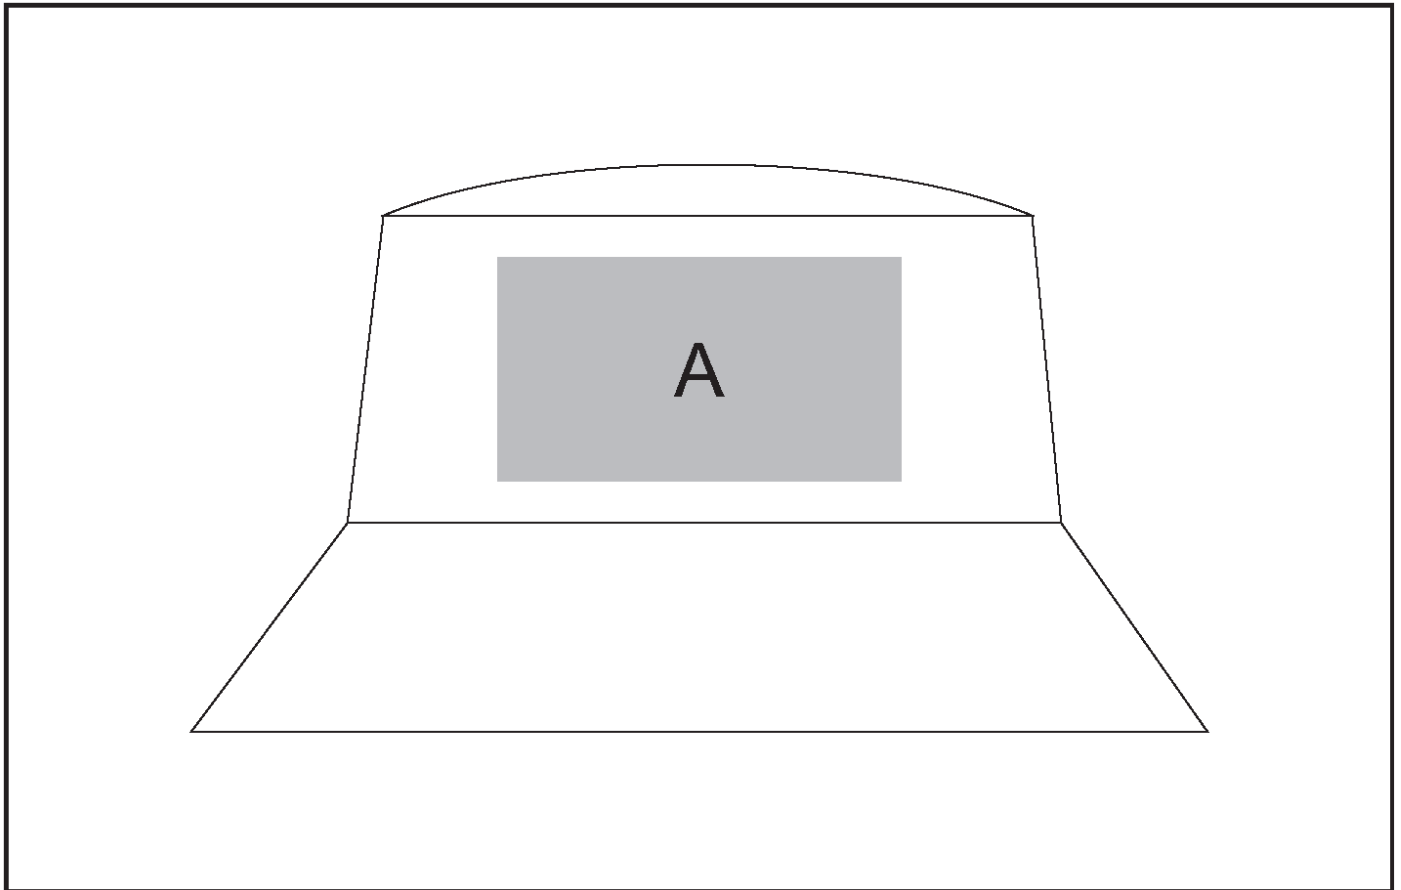

ALT-SPT

Spoti Pantsula

Need to know:

Branding Options:

Position A

1. Digital Transfer Caps (DTC-CAP)
Full Colour
Size: 90mm wide x 50mm high

2. Embroidery (EM-OTHER)
N/A
Size: 80mm wide x 30mm high

3. Silicone (STP-A)
N/A
Size: 30mm wide x 30mm high

4. Silicone (STP-B)
N/A
Size: 50mm wide x 50mm high

5. Silicone (STP-C)
N/A
Size: 80mm wide x 50mm high

6. Silicone (STP-D)
N/A
Size: 90mm wide x 50mm high